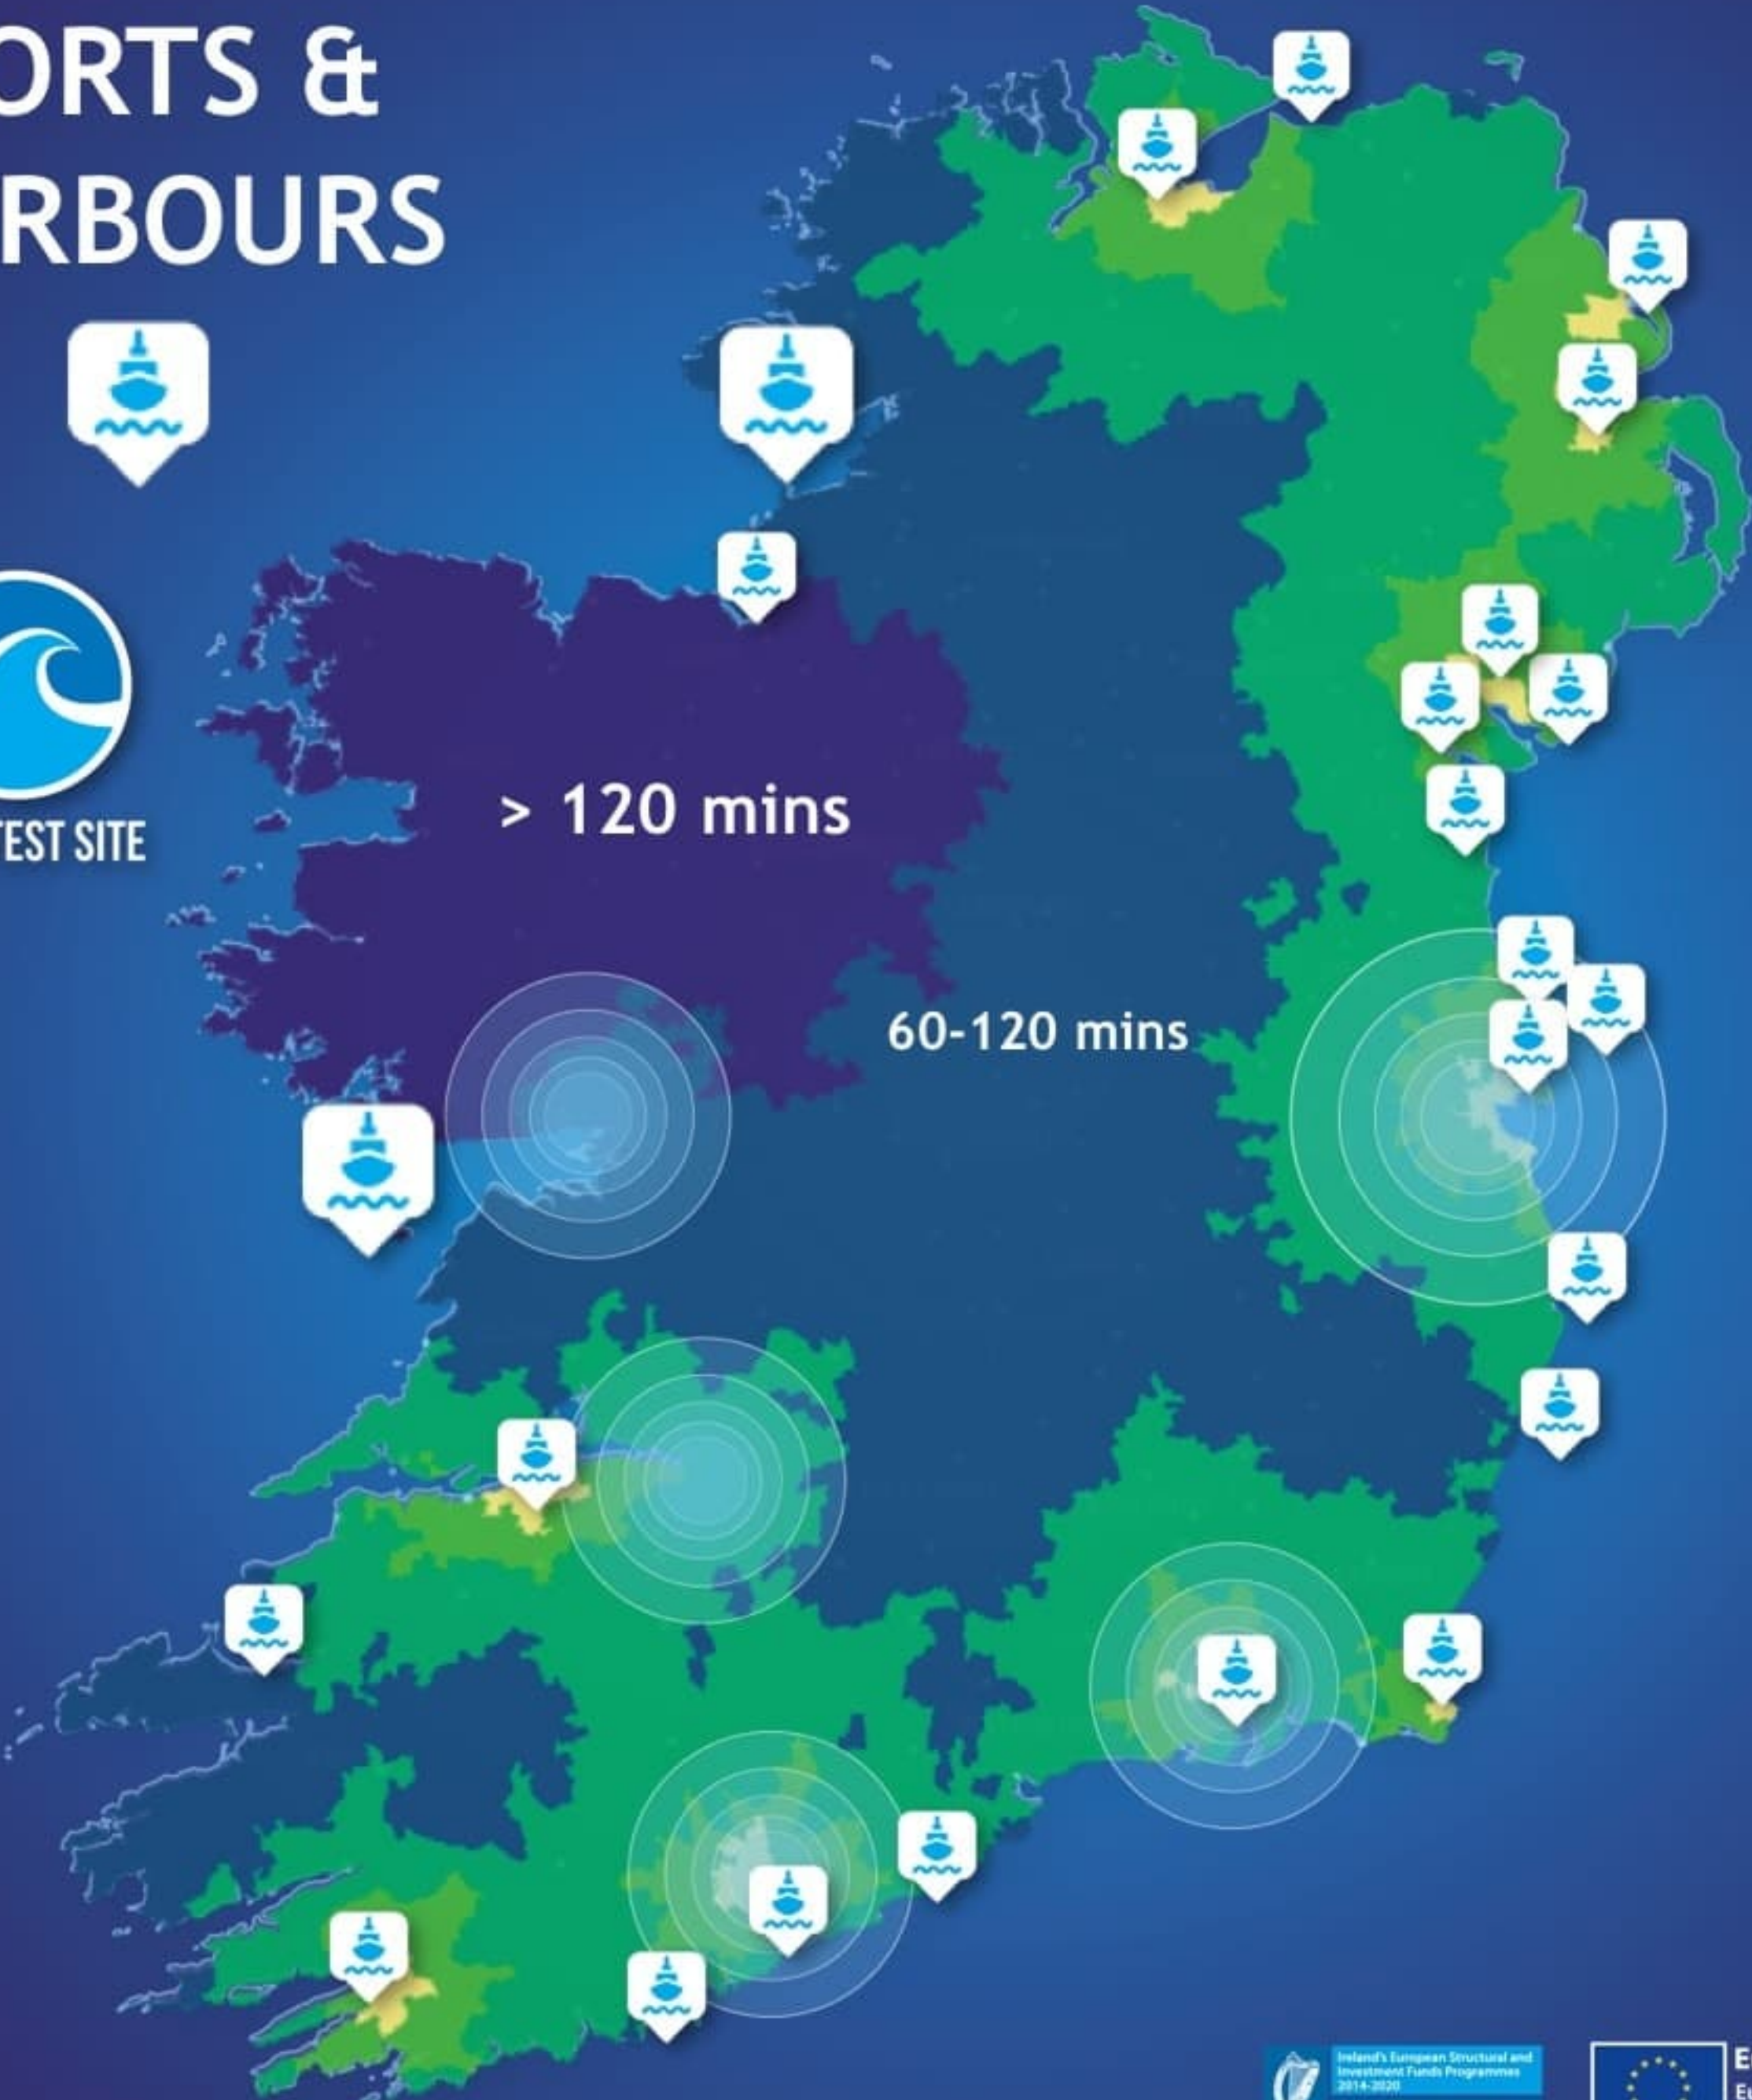

PORTS & HARBOURS

WAVE TEST SITE