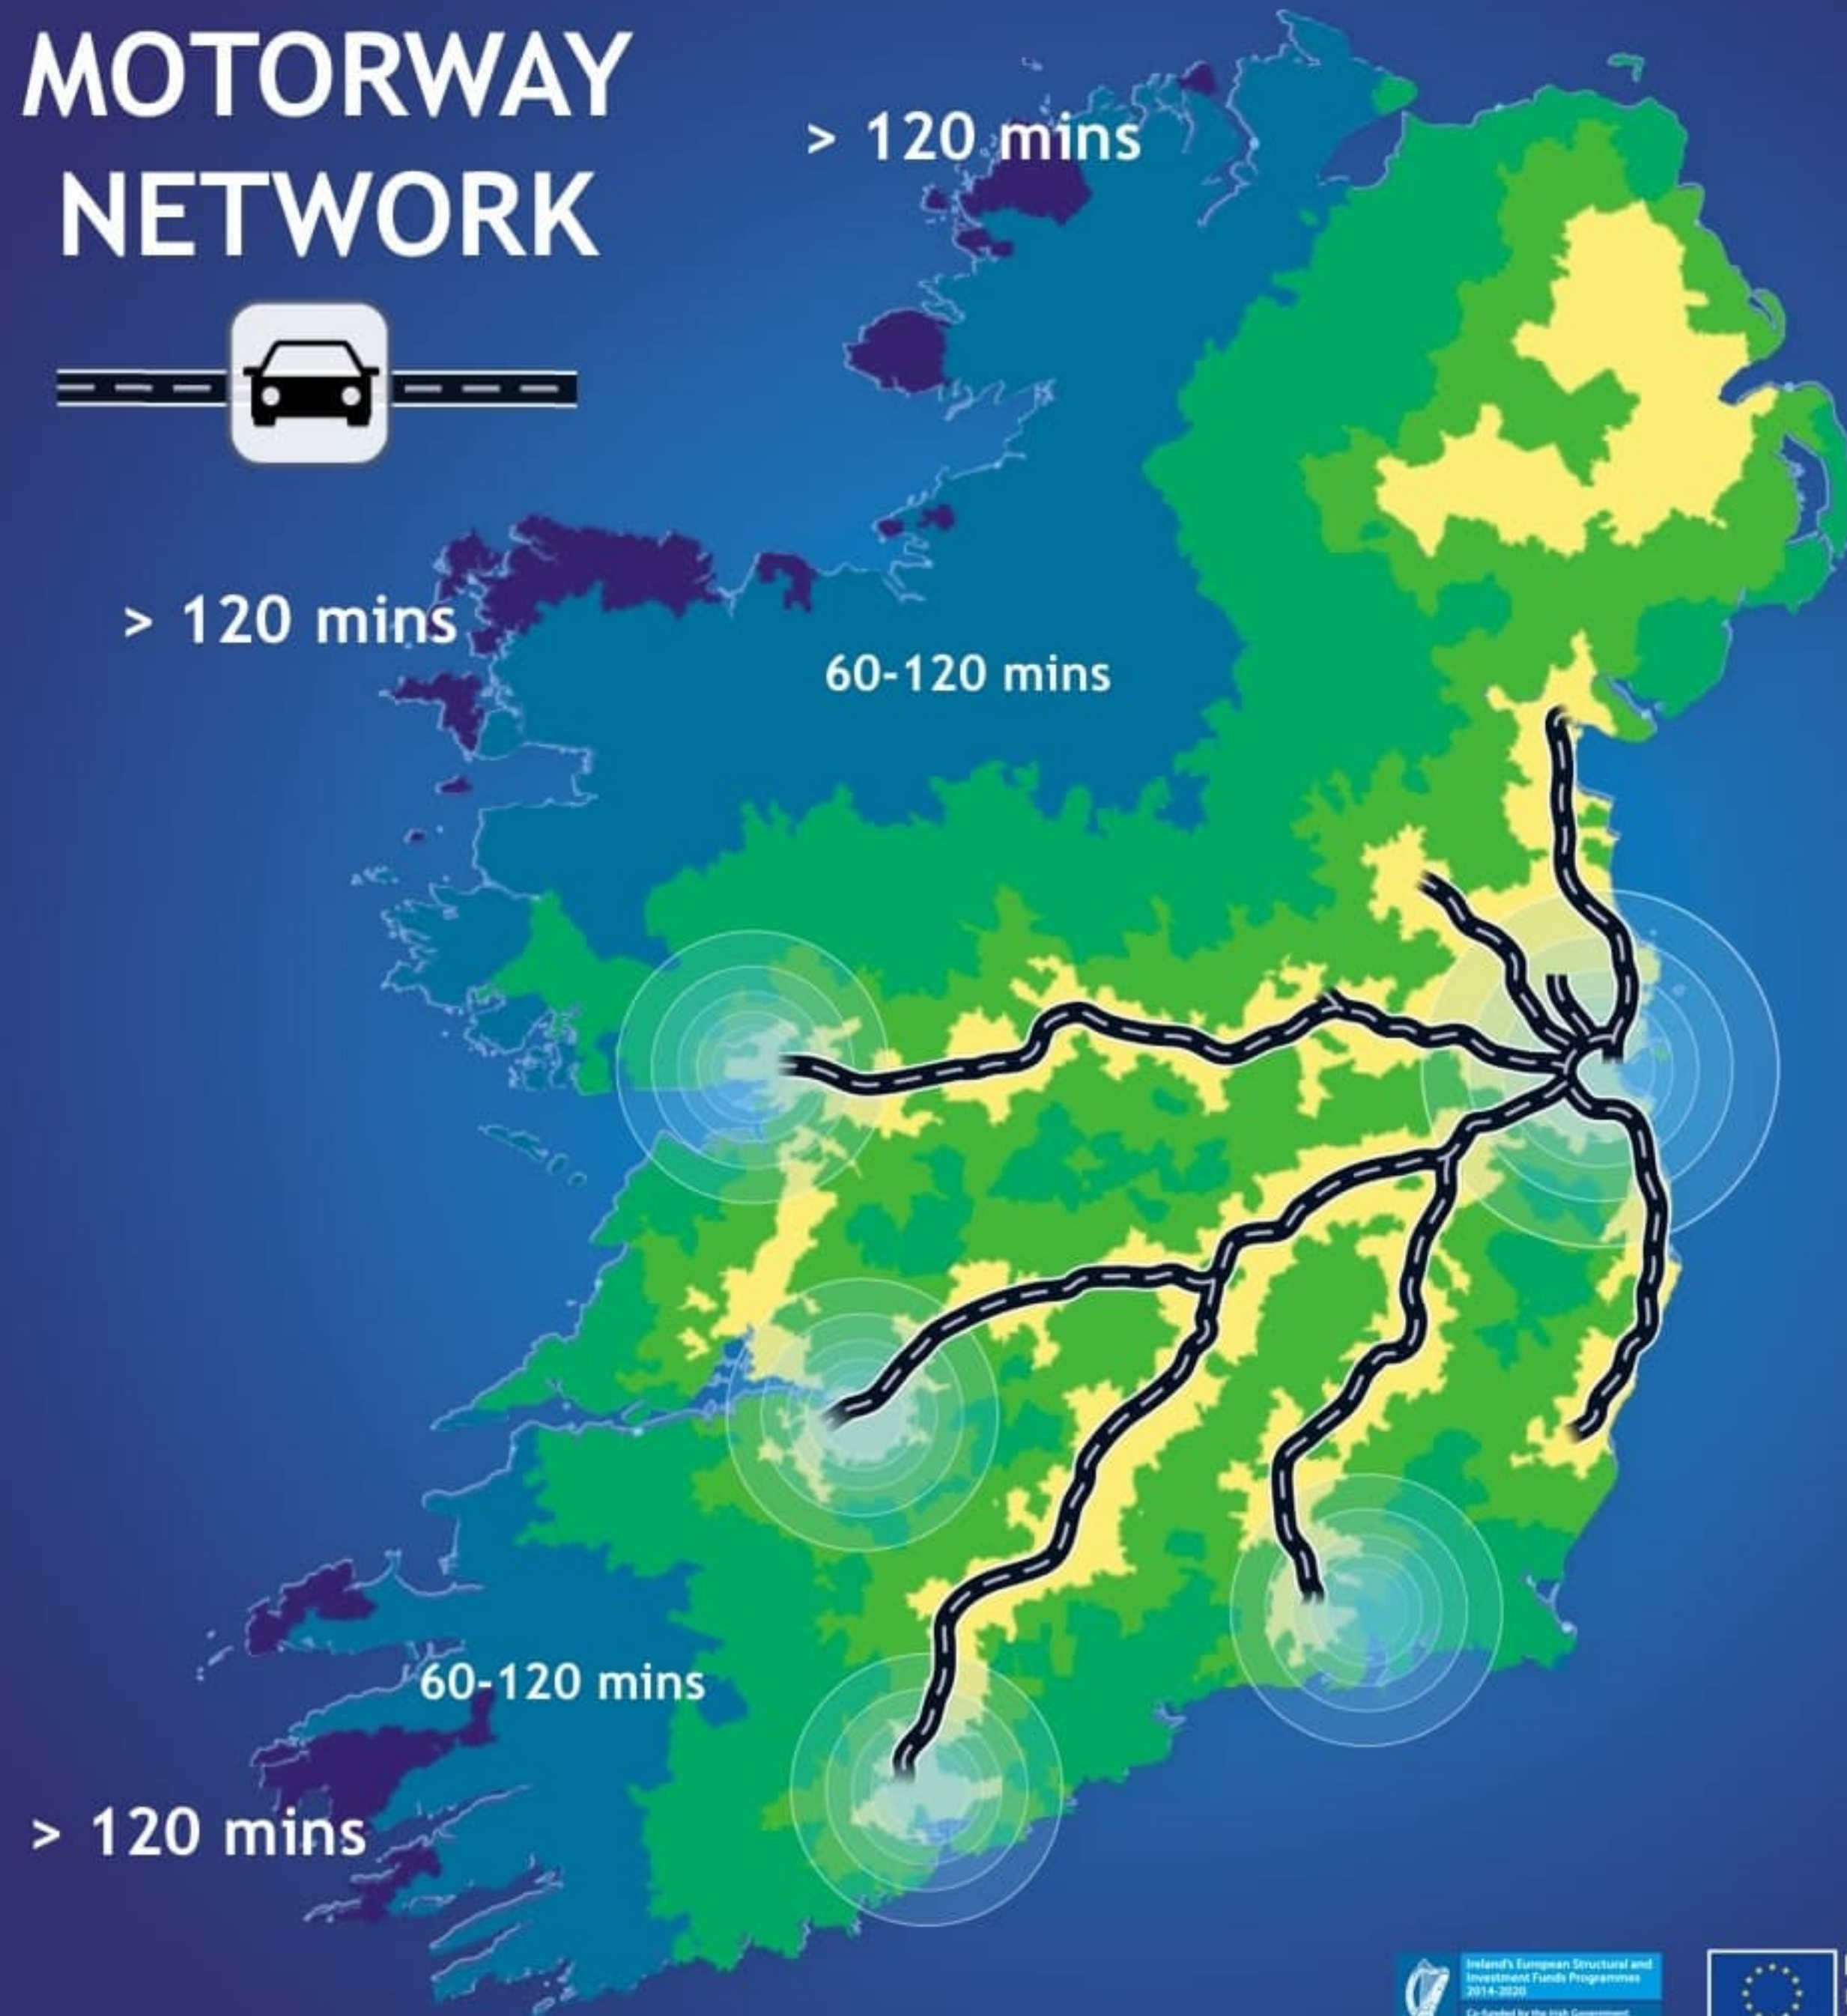

MOTORWAY NETWORK