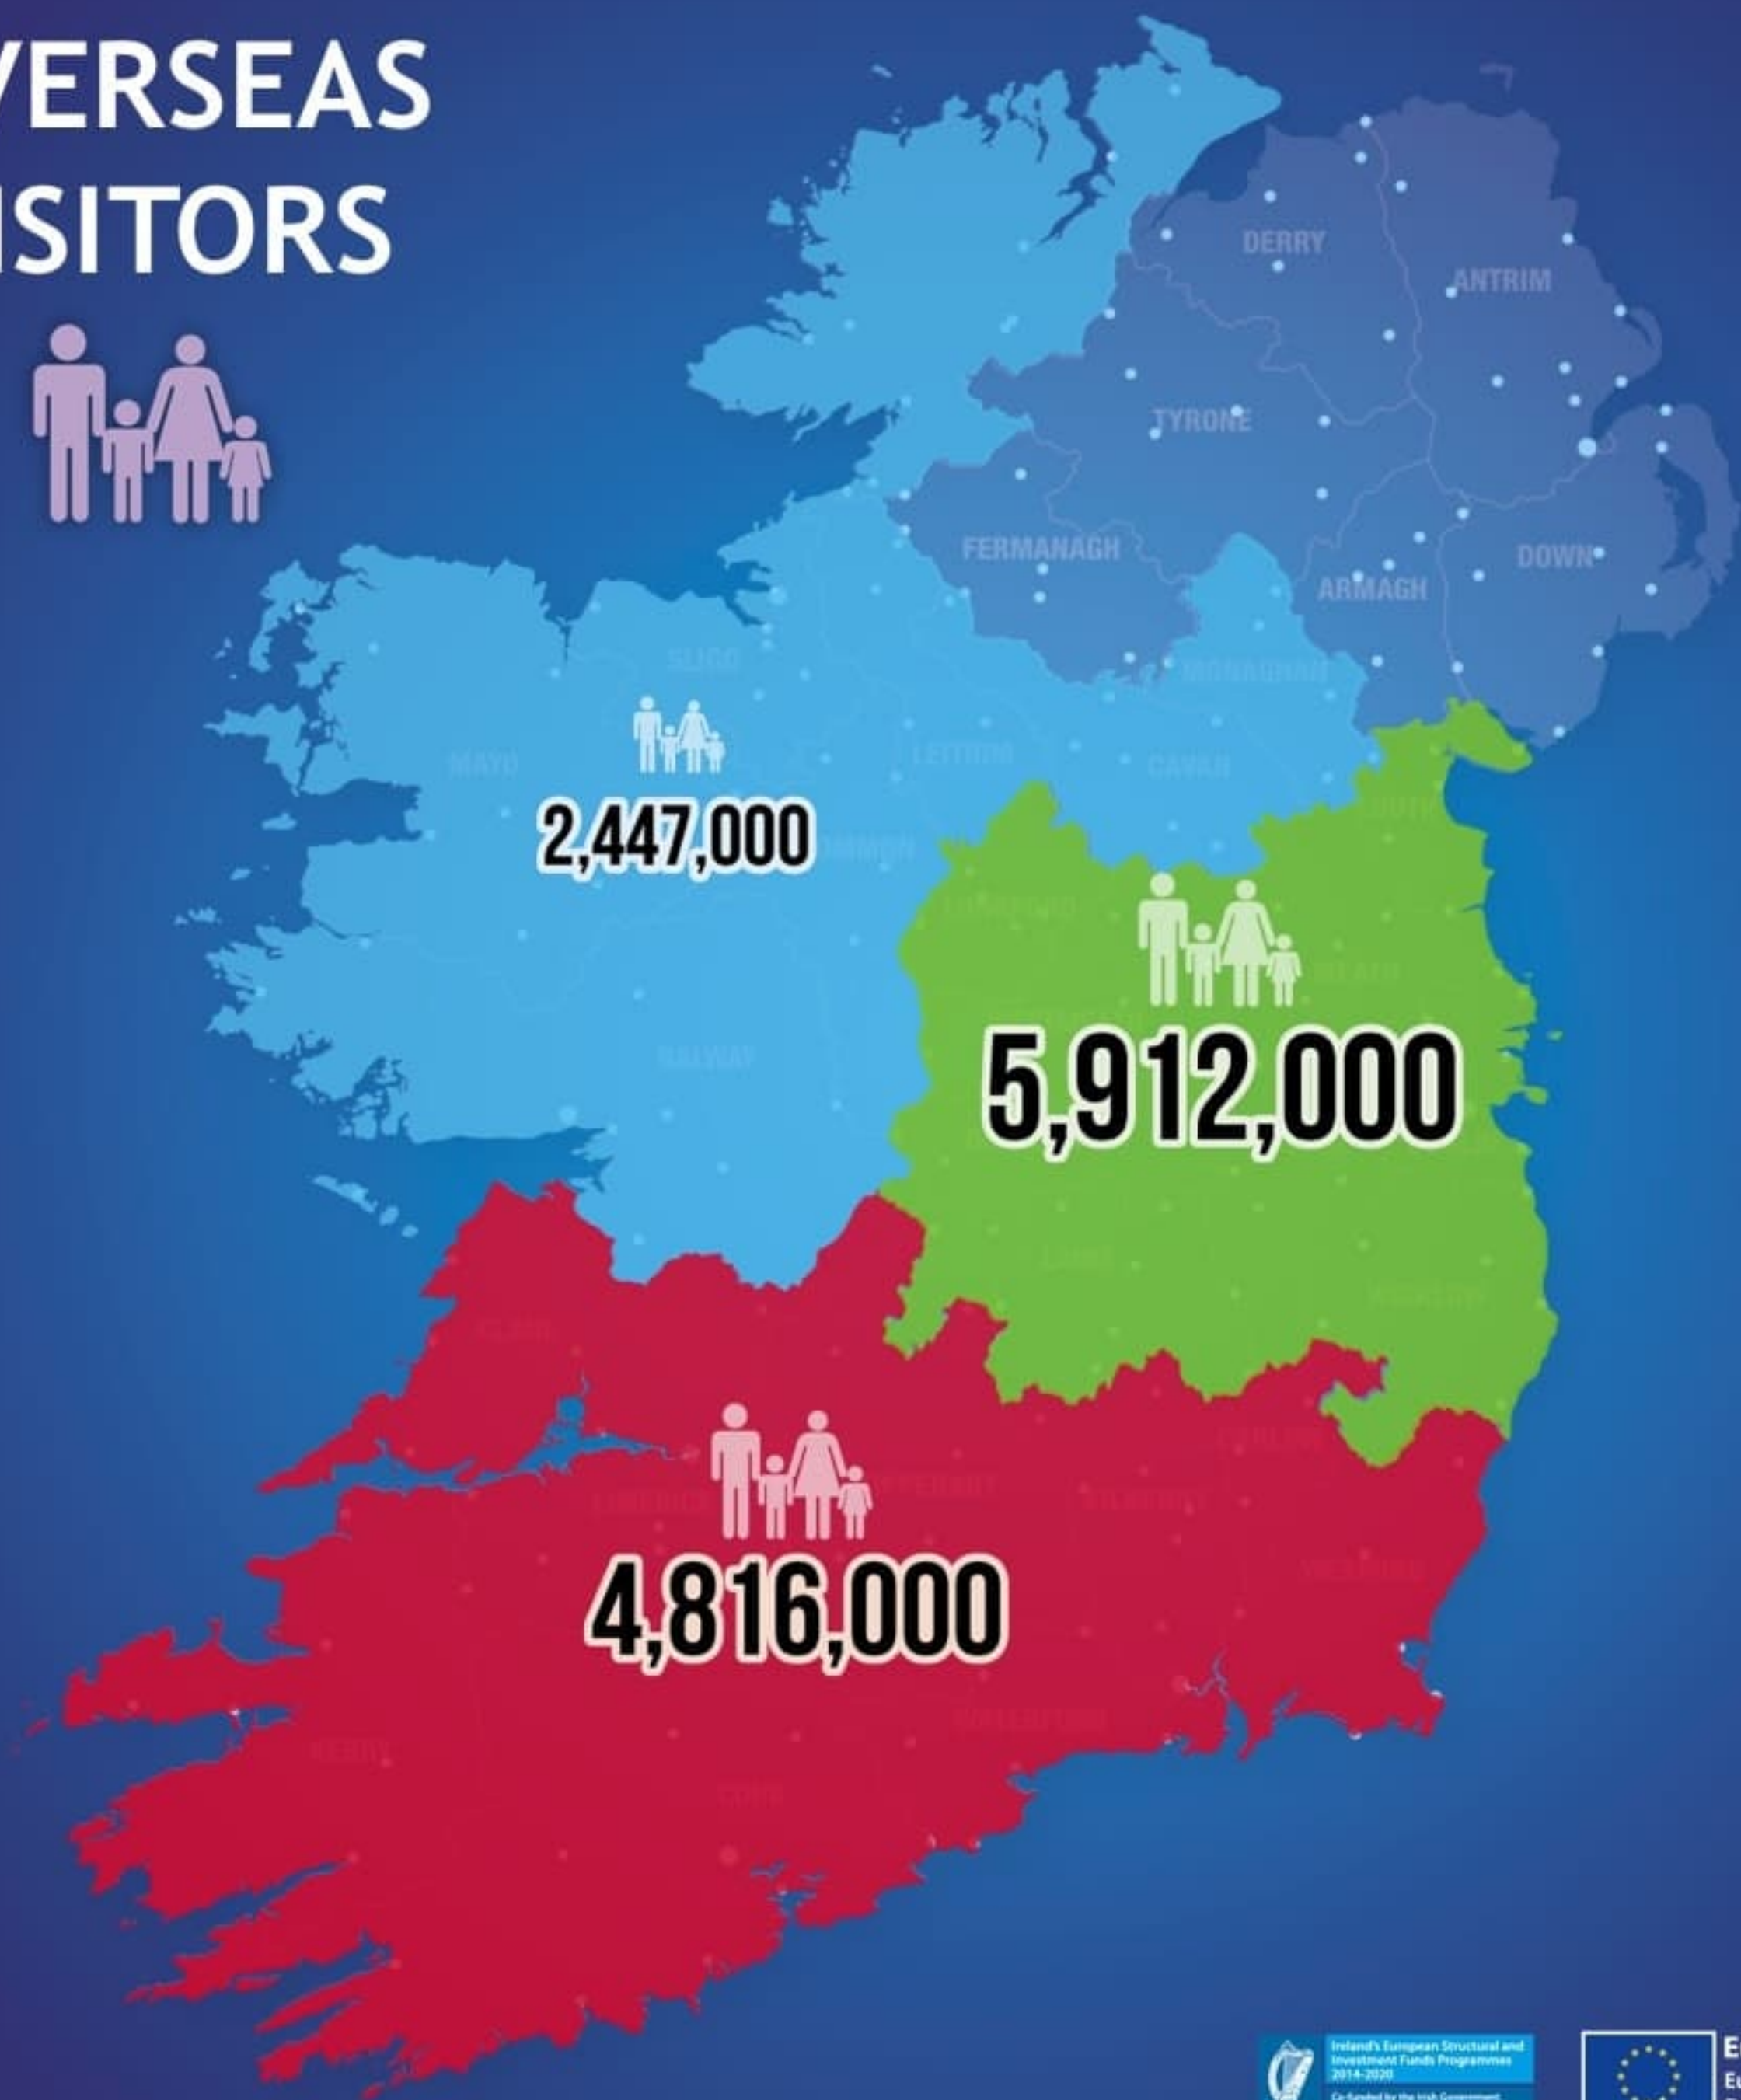

Ireland

Irish Sea

Celtic Sea

4455

3649

5091

RAIL INFRASTRUCTURE

MOTORWAY NETWORK

RAIL INFRASTRUCTURE

ELECTRICAL GRID NETWORK

GAS INFRASTRUCTURE

OVERSEAS VISITORS

ATLANTIC ECONOMIC CORRIDOR

NORTH WEST PARTNERSHIP

SLIGO TO ENNISKILLEN CATCHMENT

MONAGHAN EAST COAST CONNECTION