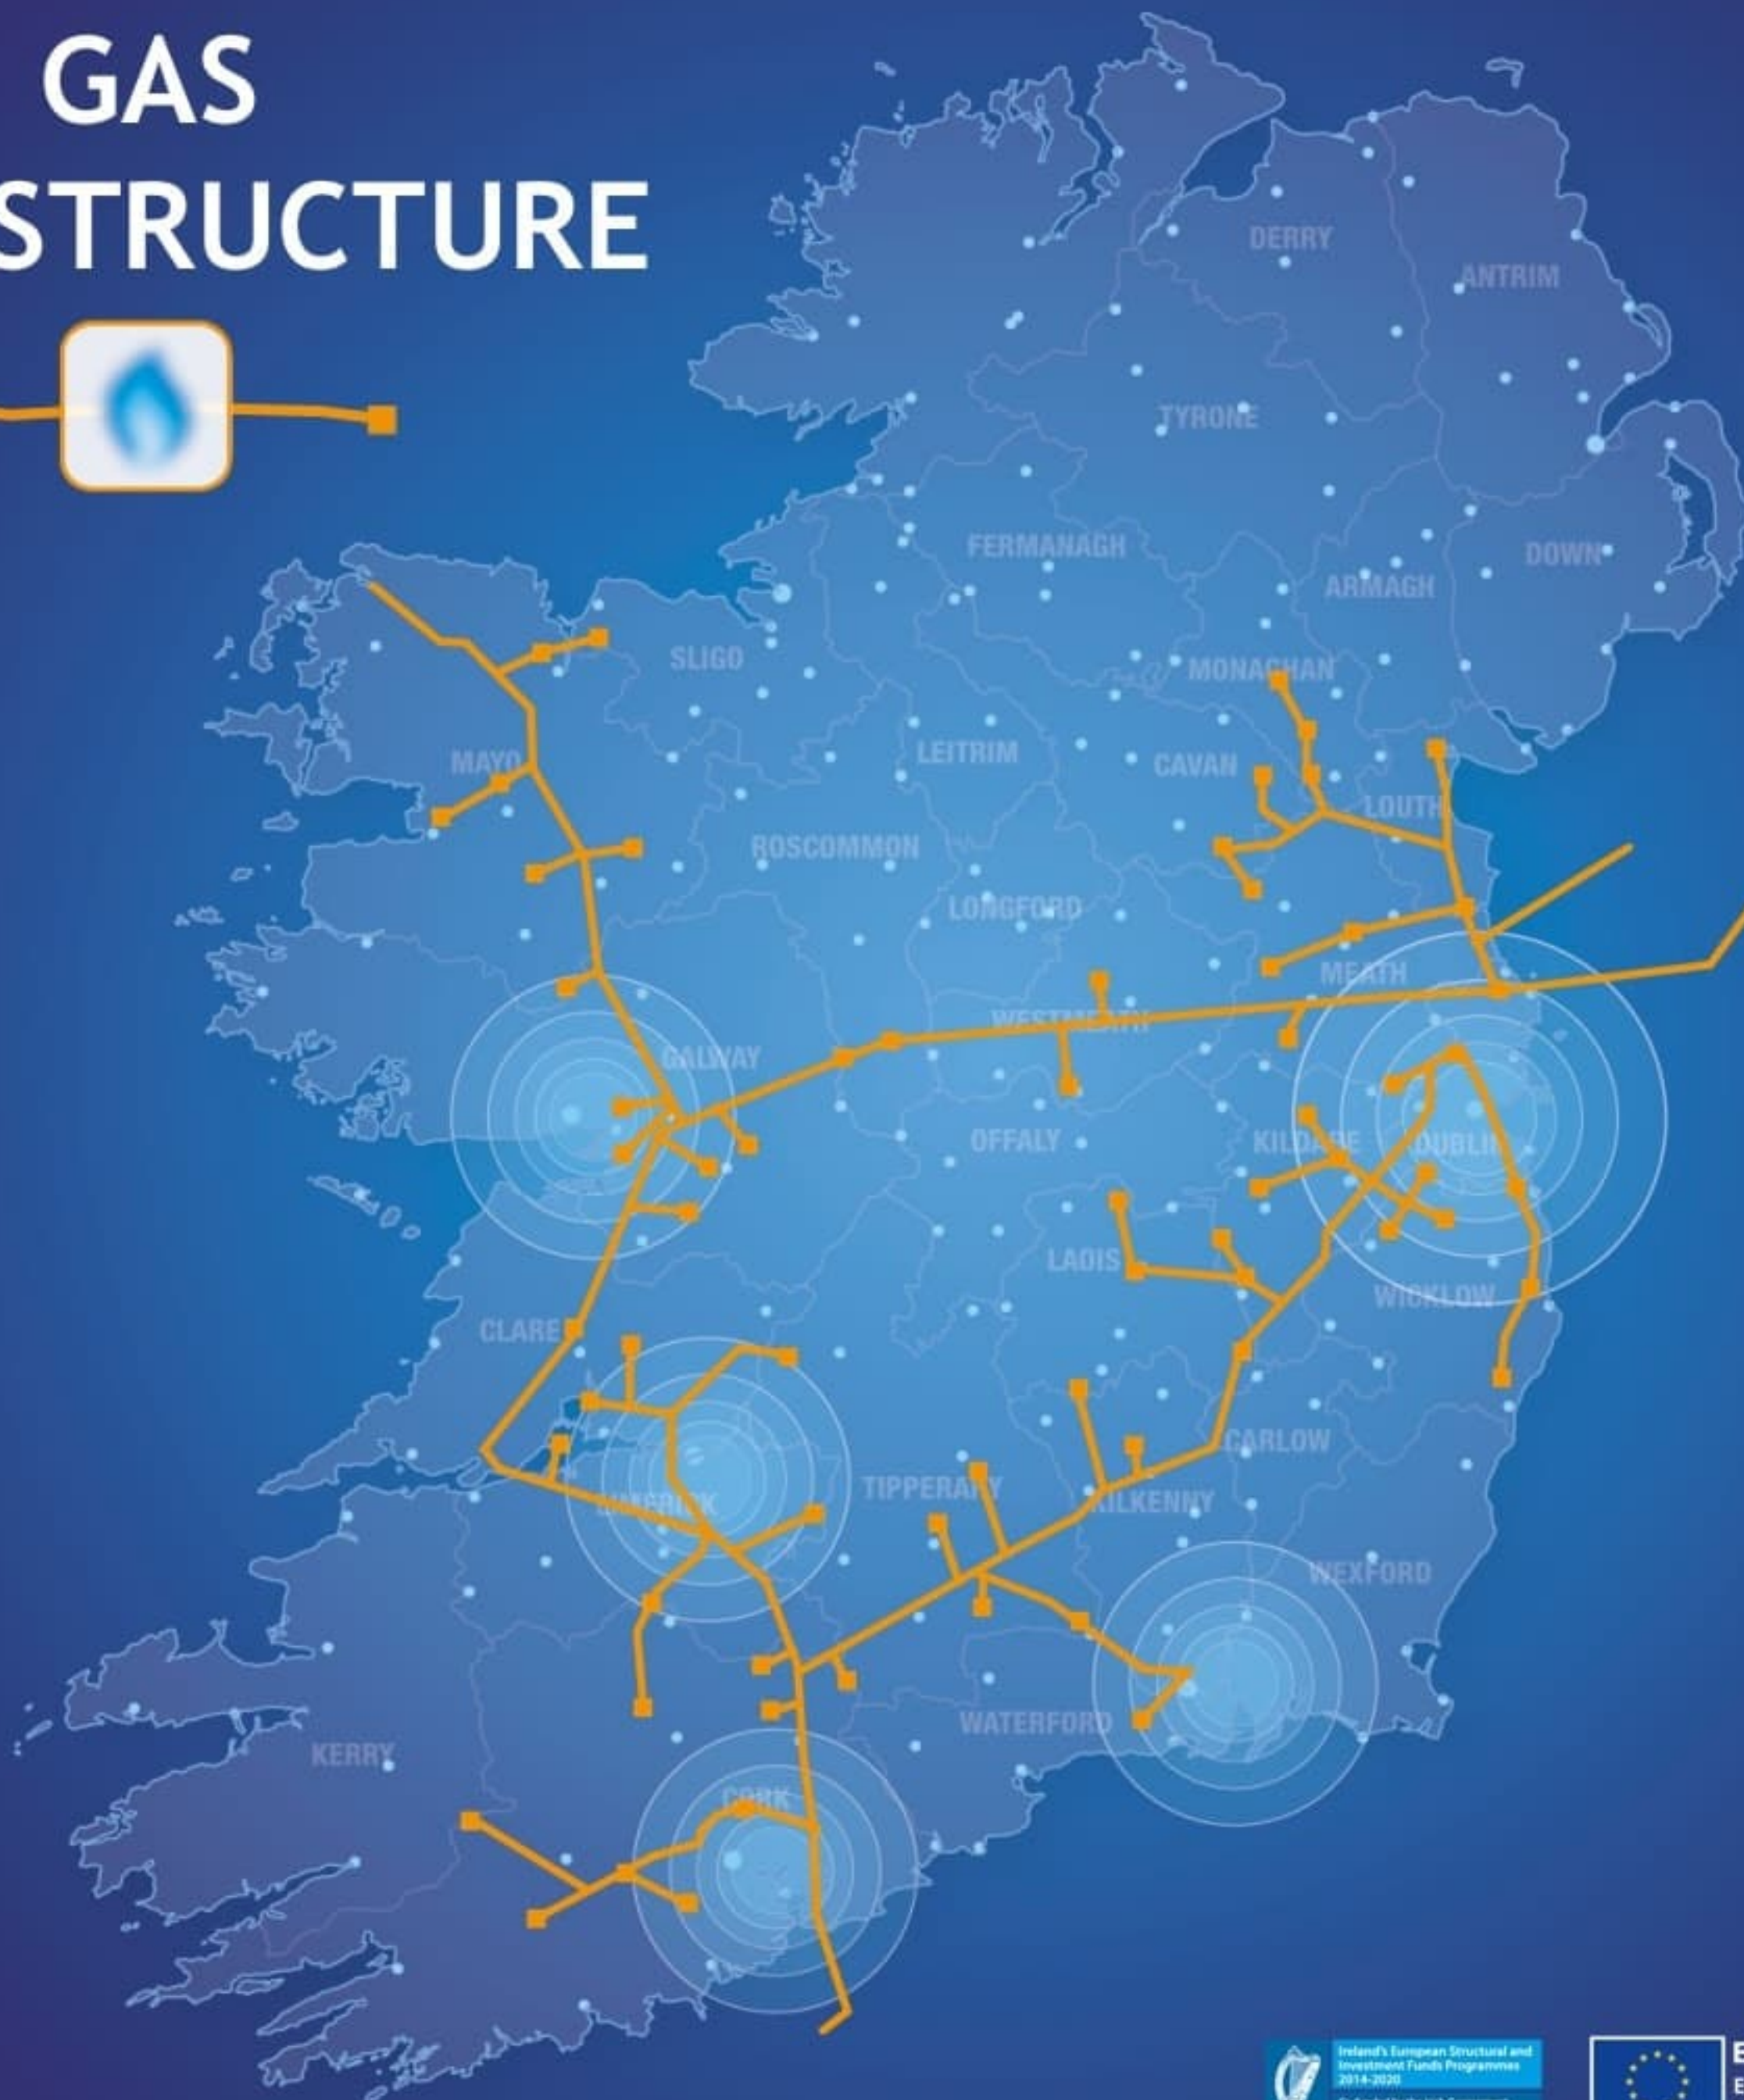

GAS INFRASTRUCTURE