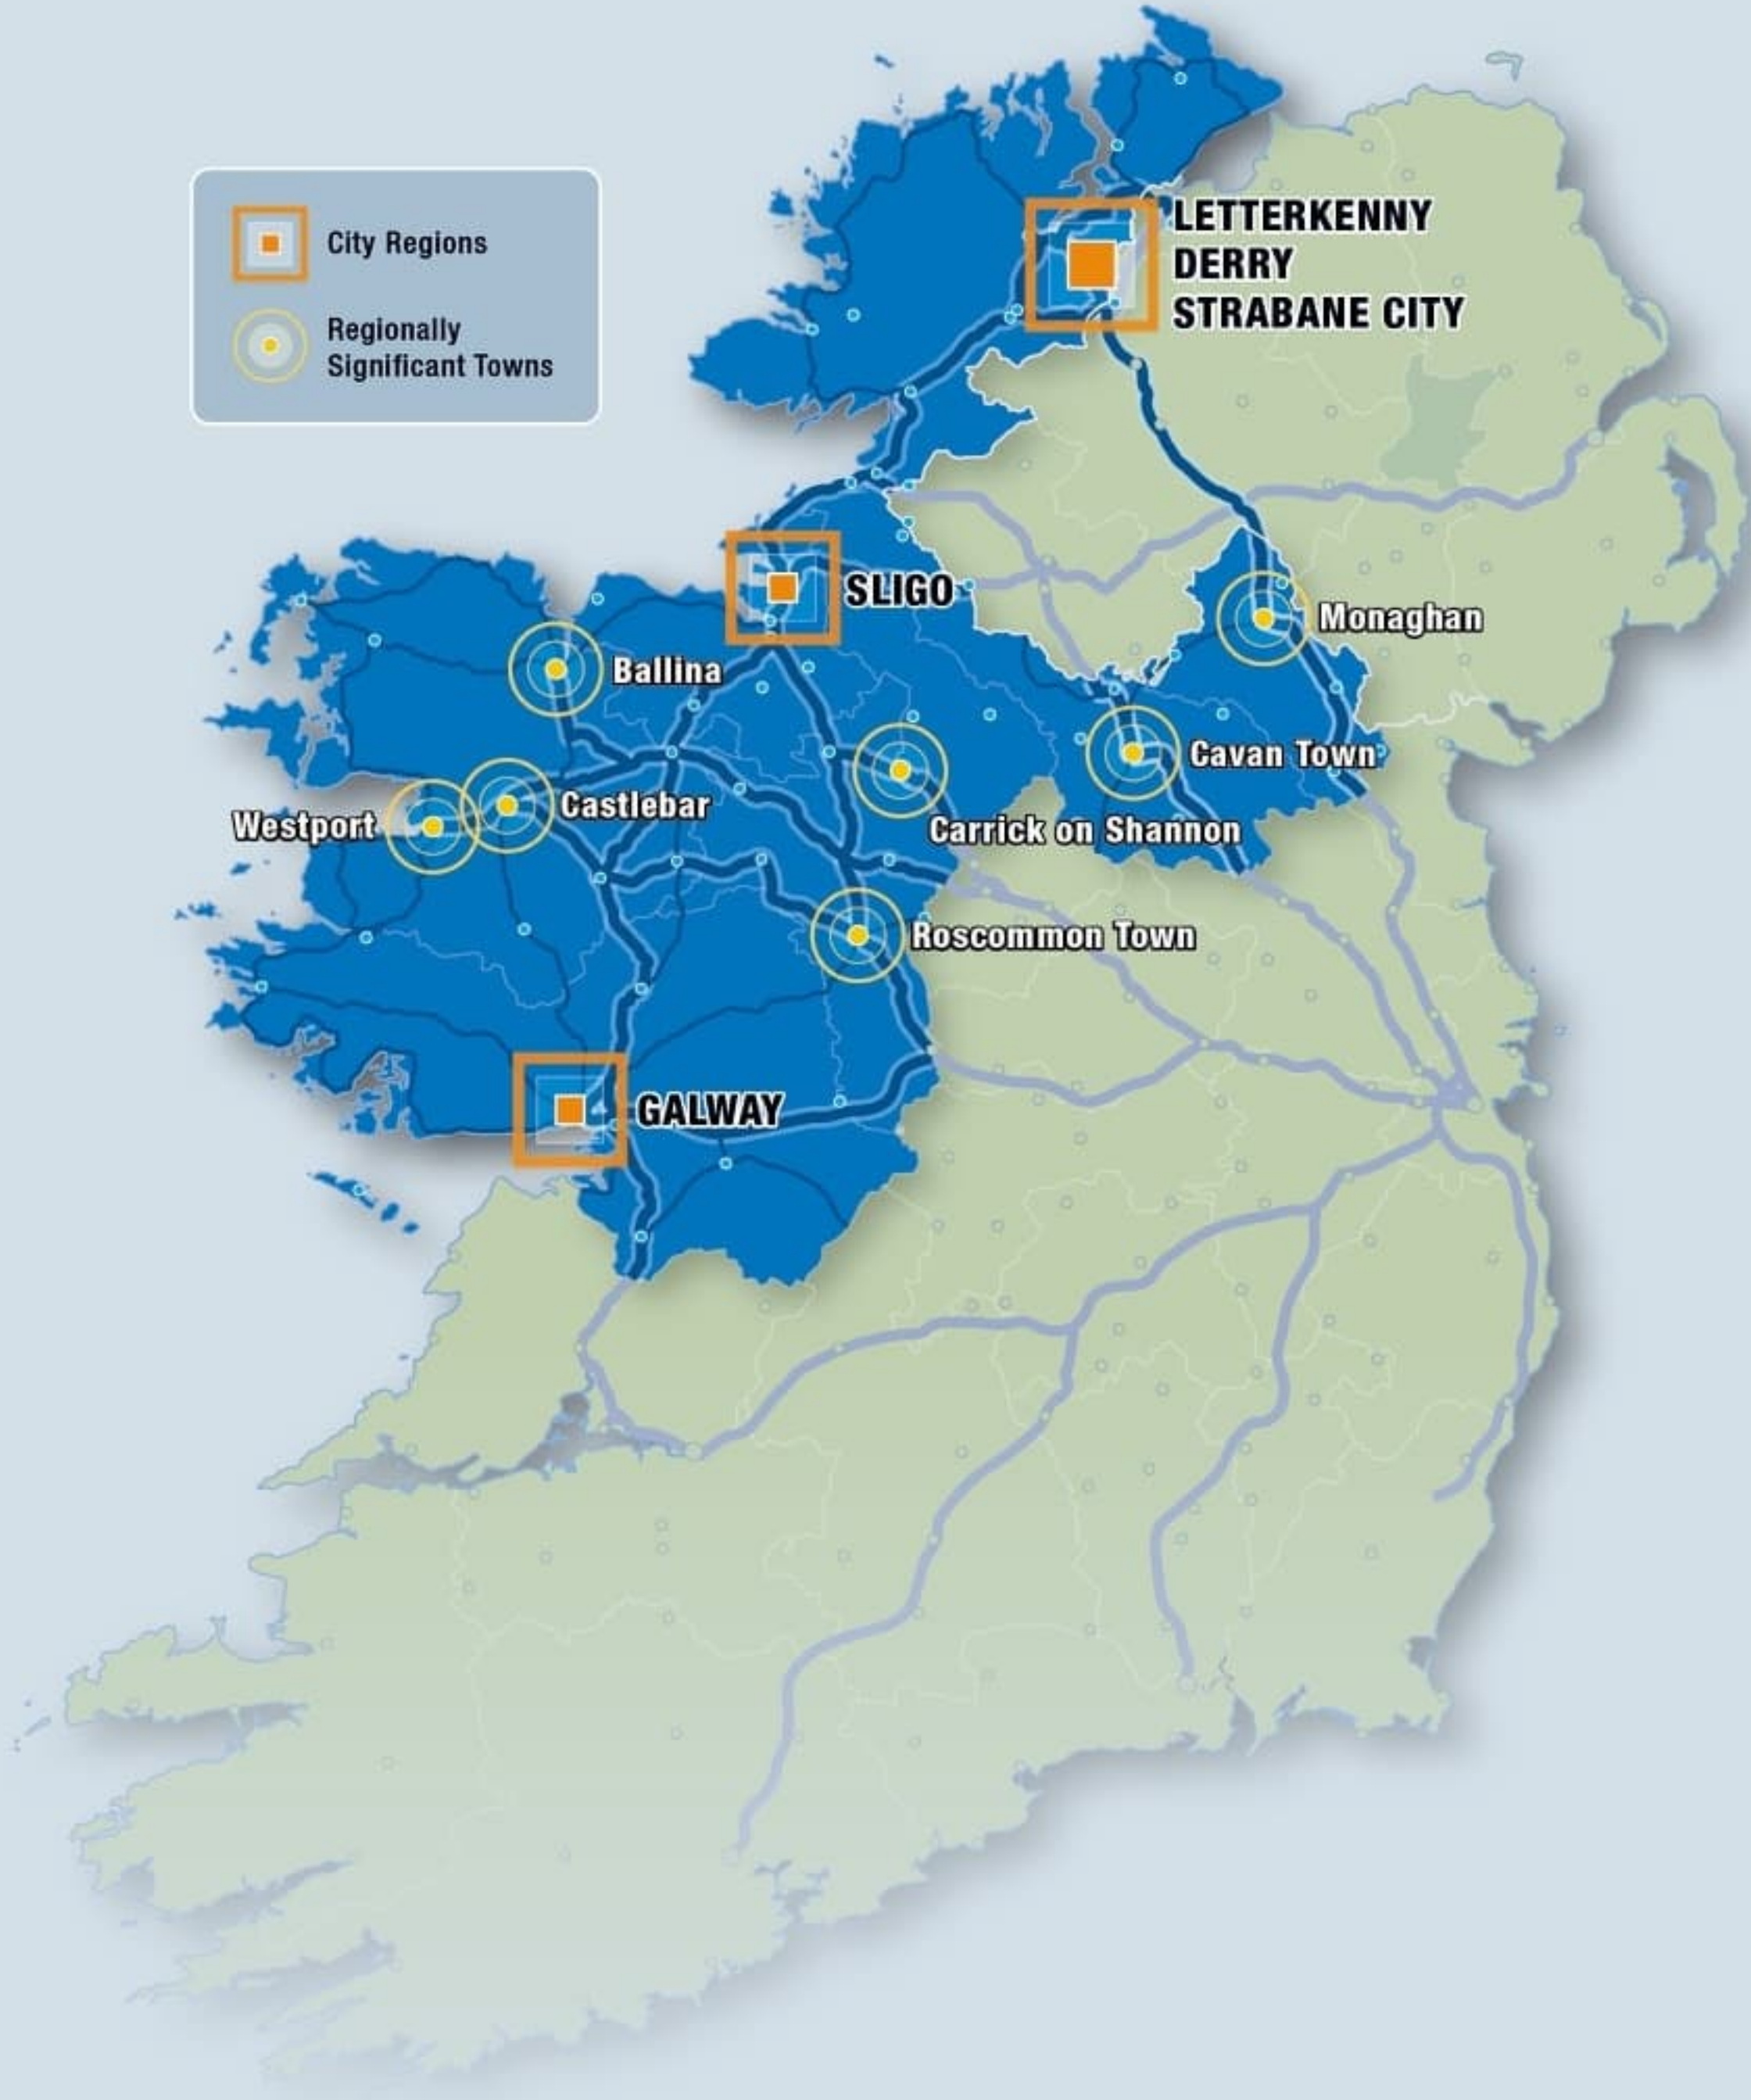

DONEGAL-DERRY

**SLIGO
& ENVIRONS**

MAYO

CAVAN-MONAGHAN

**ATHLONE
& ENVIRONS**

**GALWAY CITY
& ENVIRONS**

City Regions

Regionally Significant Towns

Building a Linear City &
Regionally Connected Economies

Rockall Ban

Rockall Trough

718

1527

152

Irish Sea

Dublin